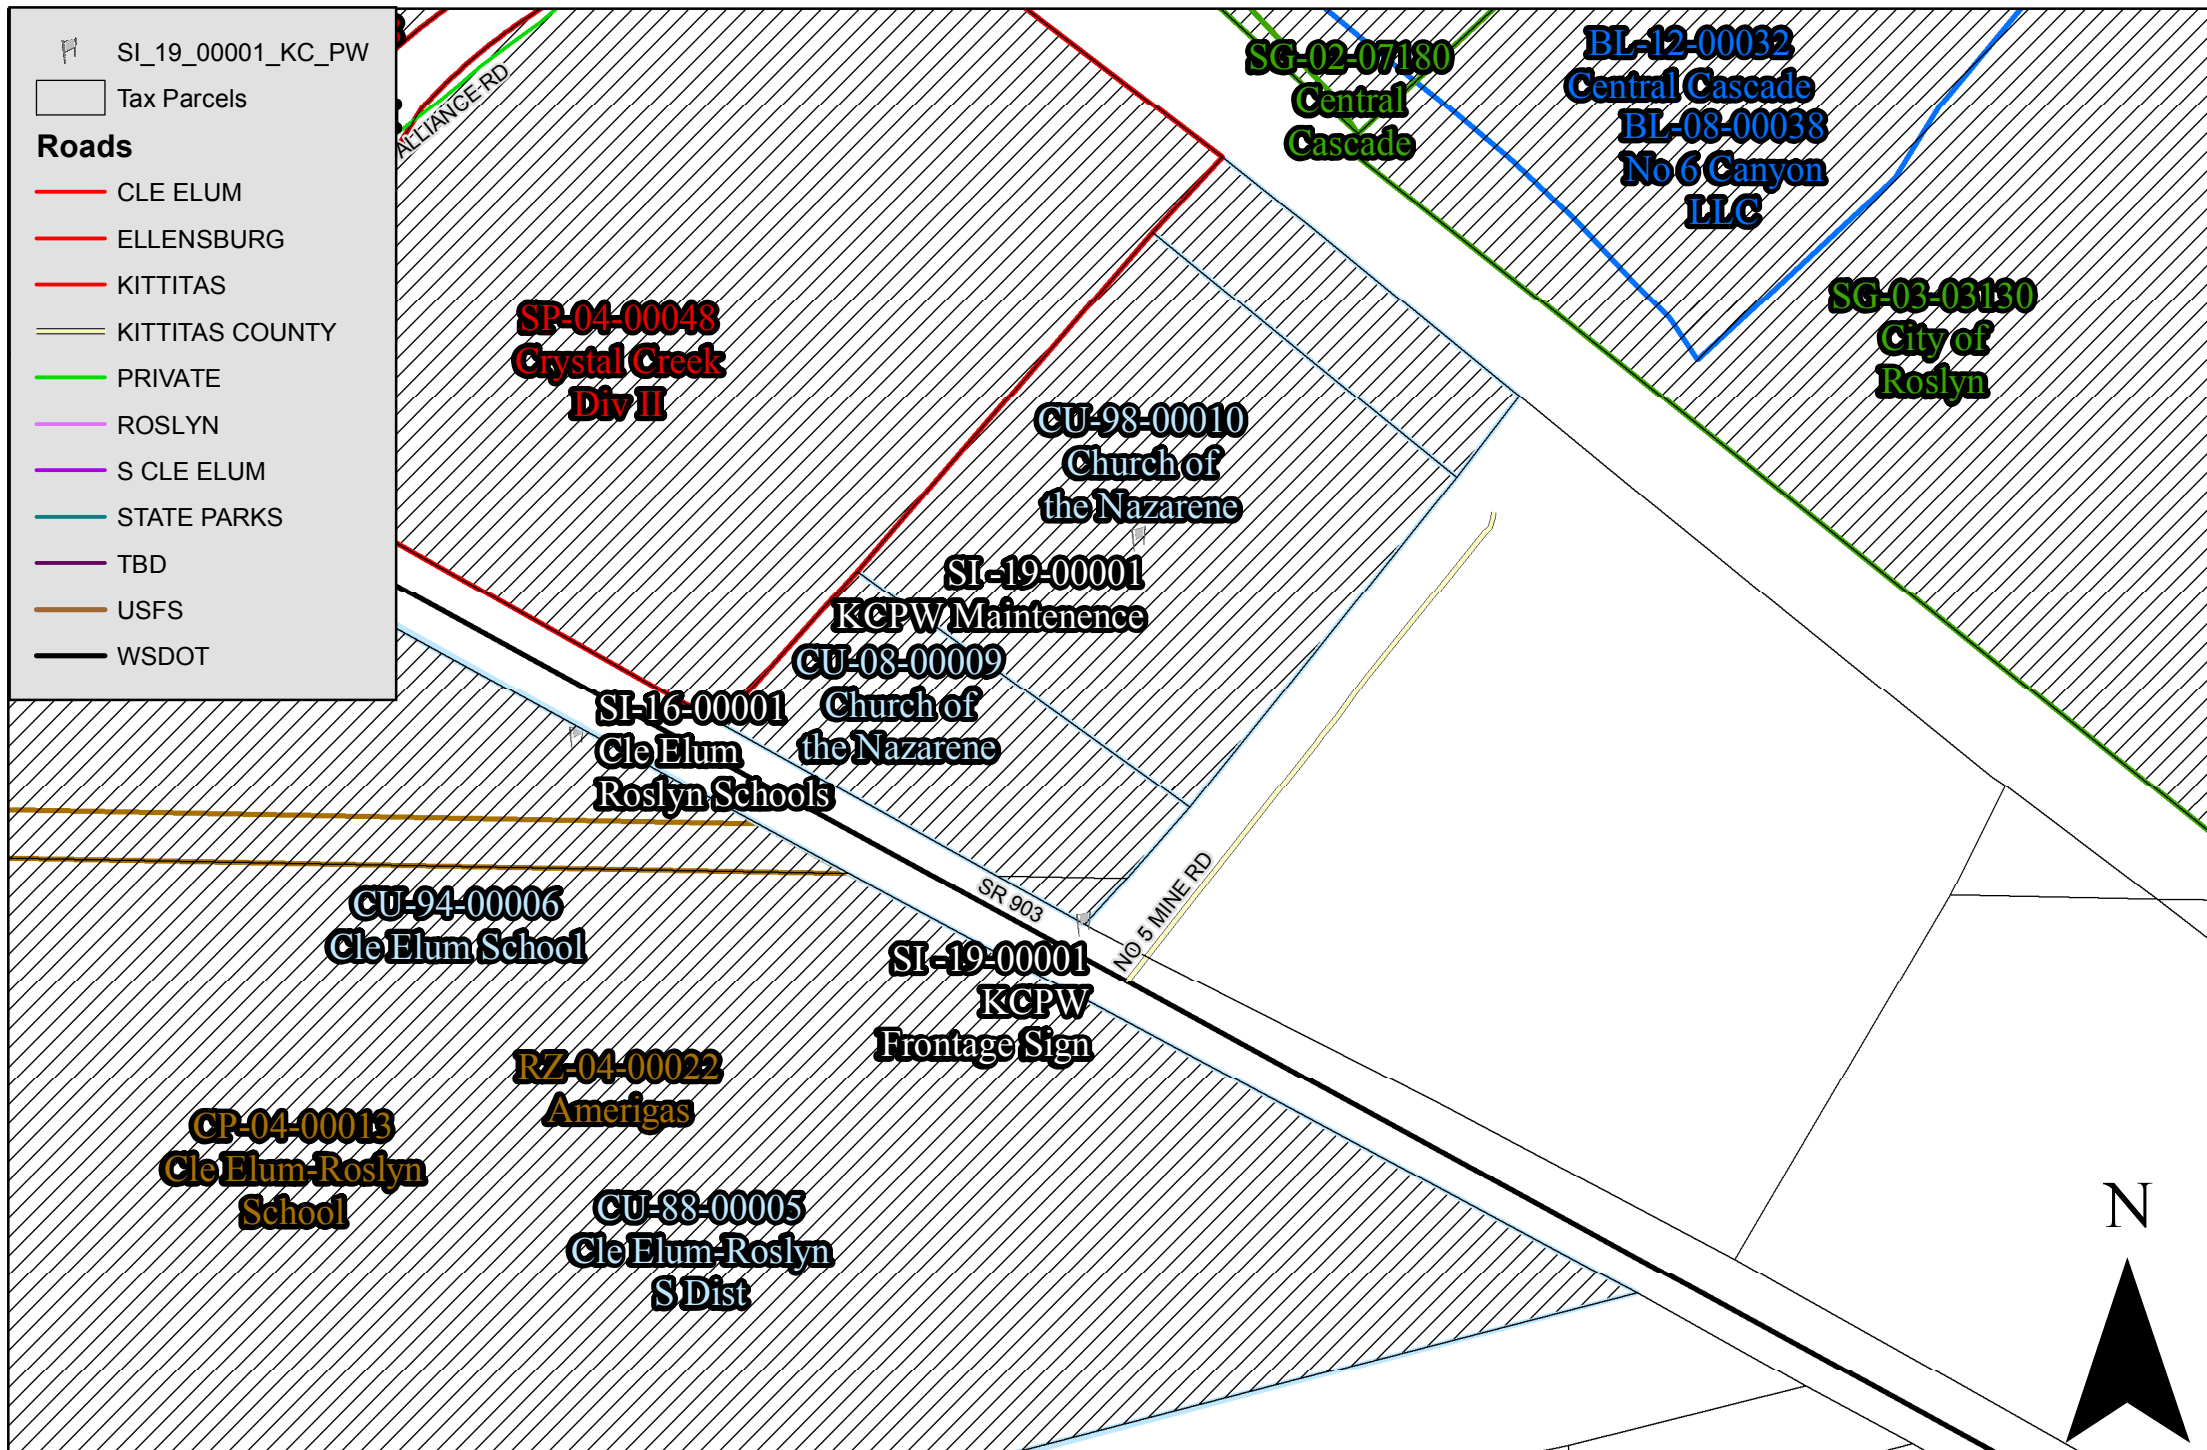

# KC PW Sign

1:2,500

Land Use Projects